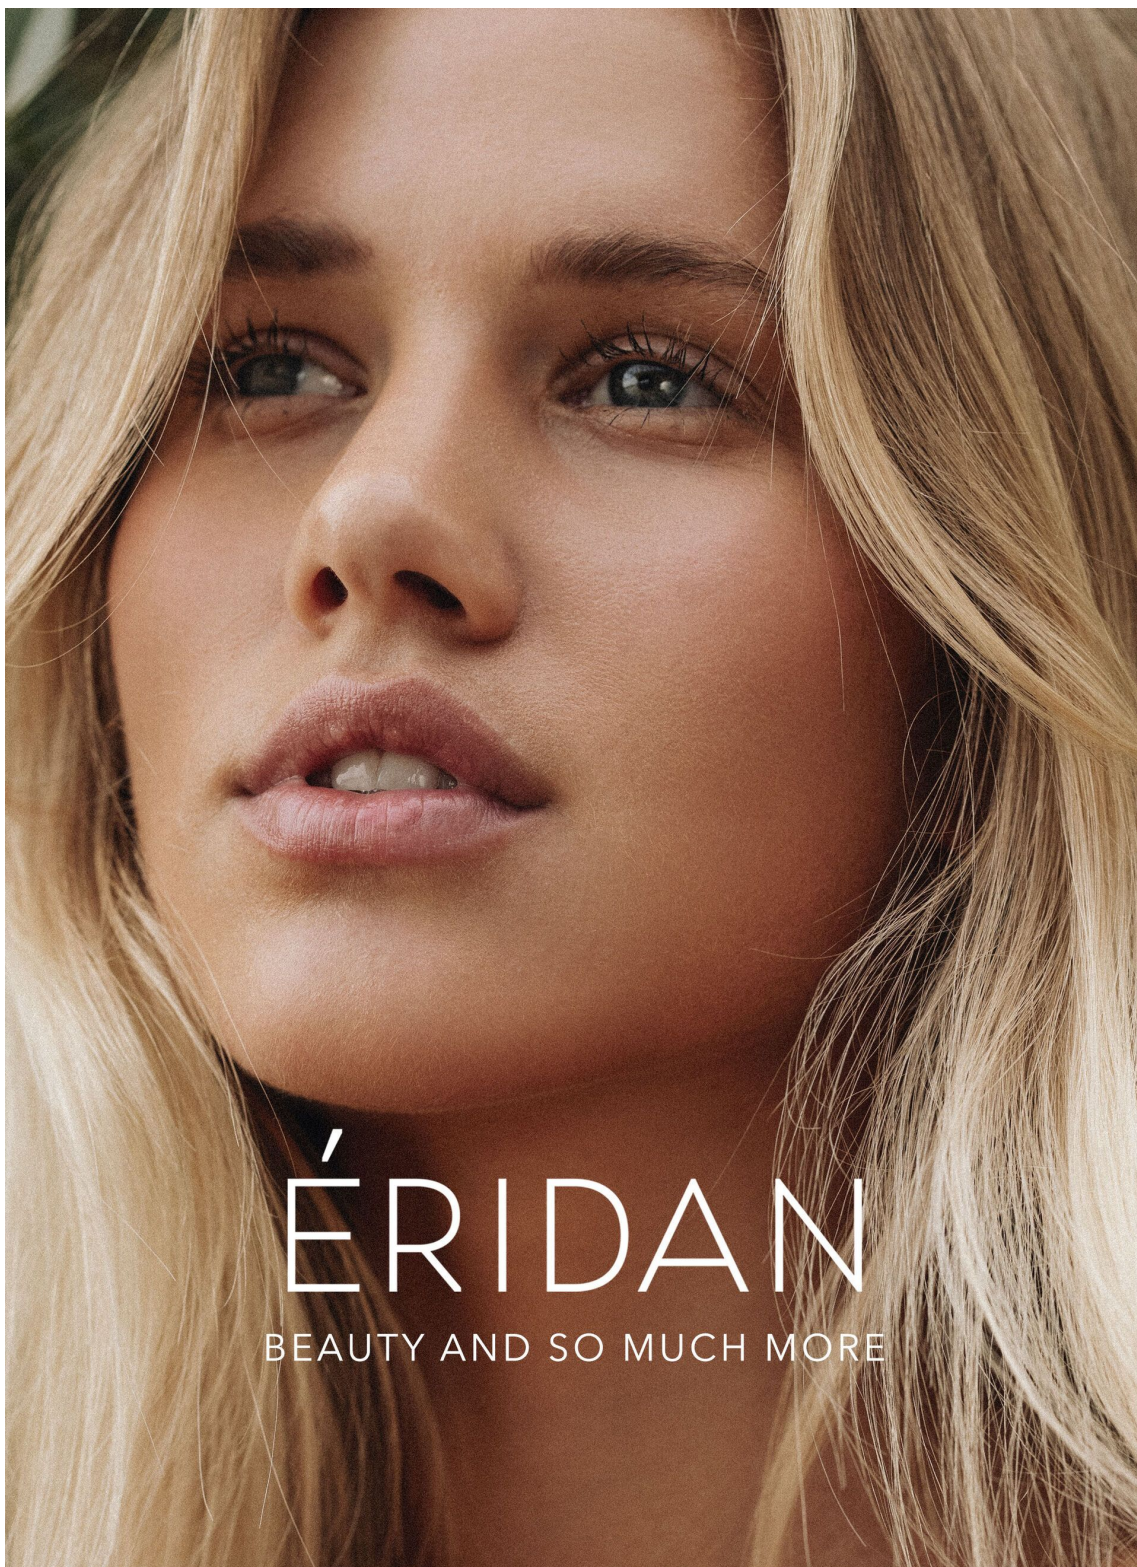

CECA

height 5'9" · bust 35.5" · cup C · waist 23.5" · hips 35.5" · dress 36 EU/6 US/8 UK
shoes size 38 EU/7 US/5 UK · hair blonde · eyes blue

ÉRIDAN

BEAUTY AND SO MUCH MORE

MGM
MODELS